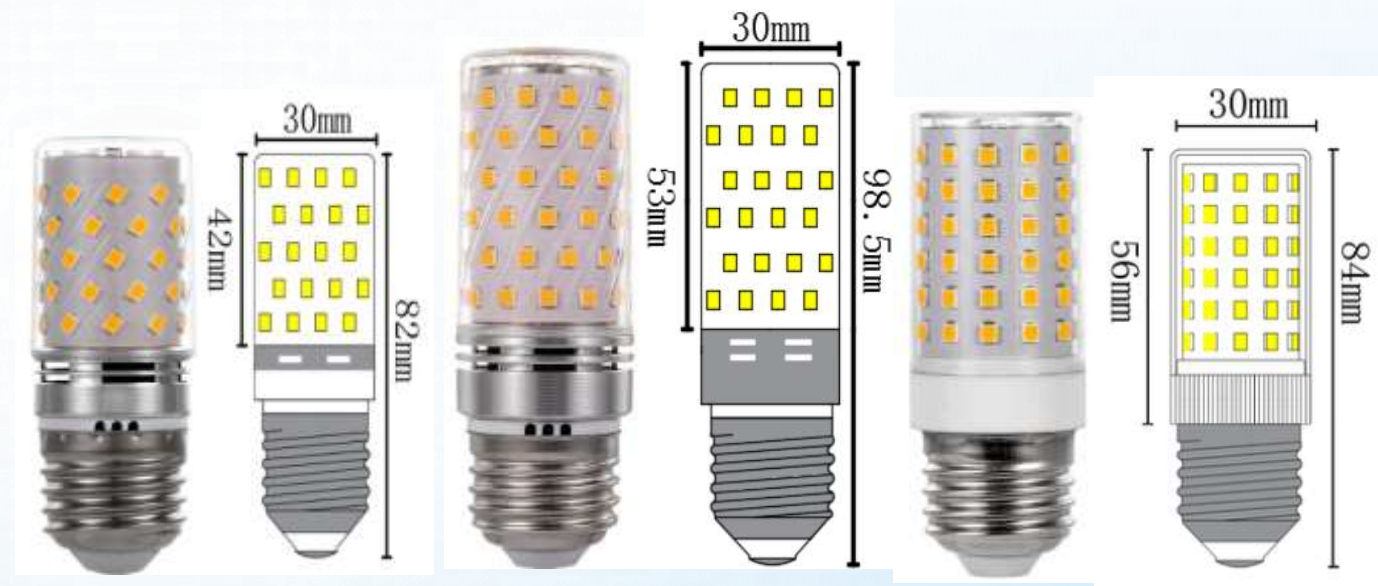

LED CORN LAMPS

1. Corn LED LAMPS

2. Material : Aluminum+PC

3. Warranty: 2 years

4. PF >0.5

Item No.	Power	RA	CCT	LED Qty	Led qty	Lumens	Base	N.W	Size (mm)	Remark
CL-60LED05	5W	>80	3000K 4000K 6500K	AC 100-265V	60*2835SMD	680-720LM	E27	36g	D30*82mm	
CL-84LED07	7W	>80	3000K 4000K 6500K	AC 100-265V	84*2835SMD	950-1000LM	E27	34g	D30*98.5mm	
CL-84LED07C	7W	>80	3000K 4000K 6500K	AC 100-265V	84*2835SMD	970-1030LM	E27	66g	D30*84mm	Ceramic+PC