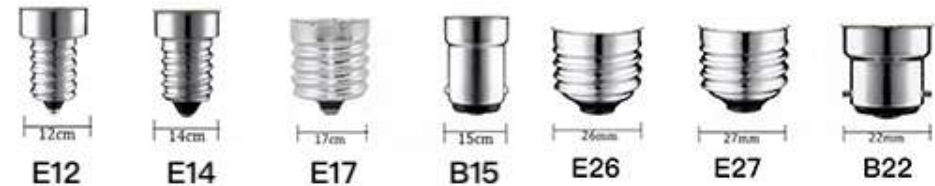

G45 LED FILAMENT BULB

1. Classic vintage design
2. Glass cover: clear/amber/frost/milky white/smoked /other colors
3. Warranty: 2 years
4. Dimmable
5. PF >0.6 , Dimmable type PF>0.8

Item No.	Power	RA	CCT	Base	Input volt	Lm/w	N.W	Size (mm)	Remark
G45N2	1.5-2W	>80	2200-6500K	E26/E27/B22/E14/E12/E17/B15	100-240V/12V-24V	85LM	60g	D45*72	
G45N4	3-3.5W	>80	2200-6500K	E26/E27/B22/E14/E12/E17/B15	100-240V/12V-24V	85LM	62g	D45*72	
G45N6	4-4.55W	>80	2200-6500K	E26/E27/B22/E14/E12/E17/B15	100-240V/12V-24V	85LM	65g	D45*72	
G45M4	4.5-5W	>80	2200-6500K	E26/E27/B22/E14/E12/E17/B15	100-240V	110LM	65g	D45*72