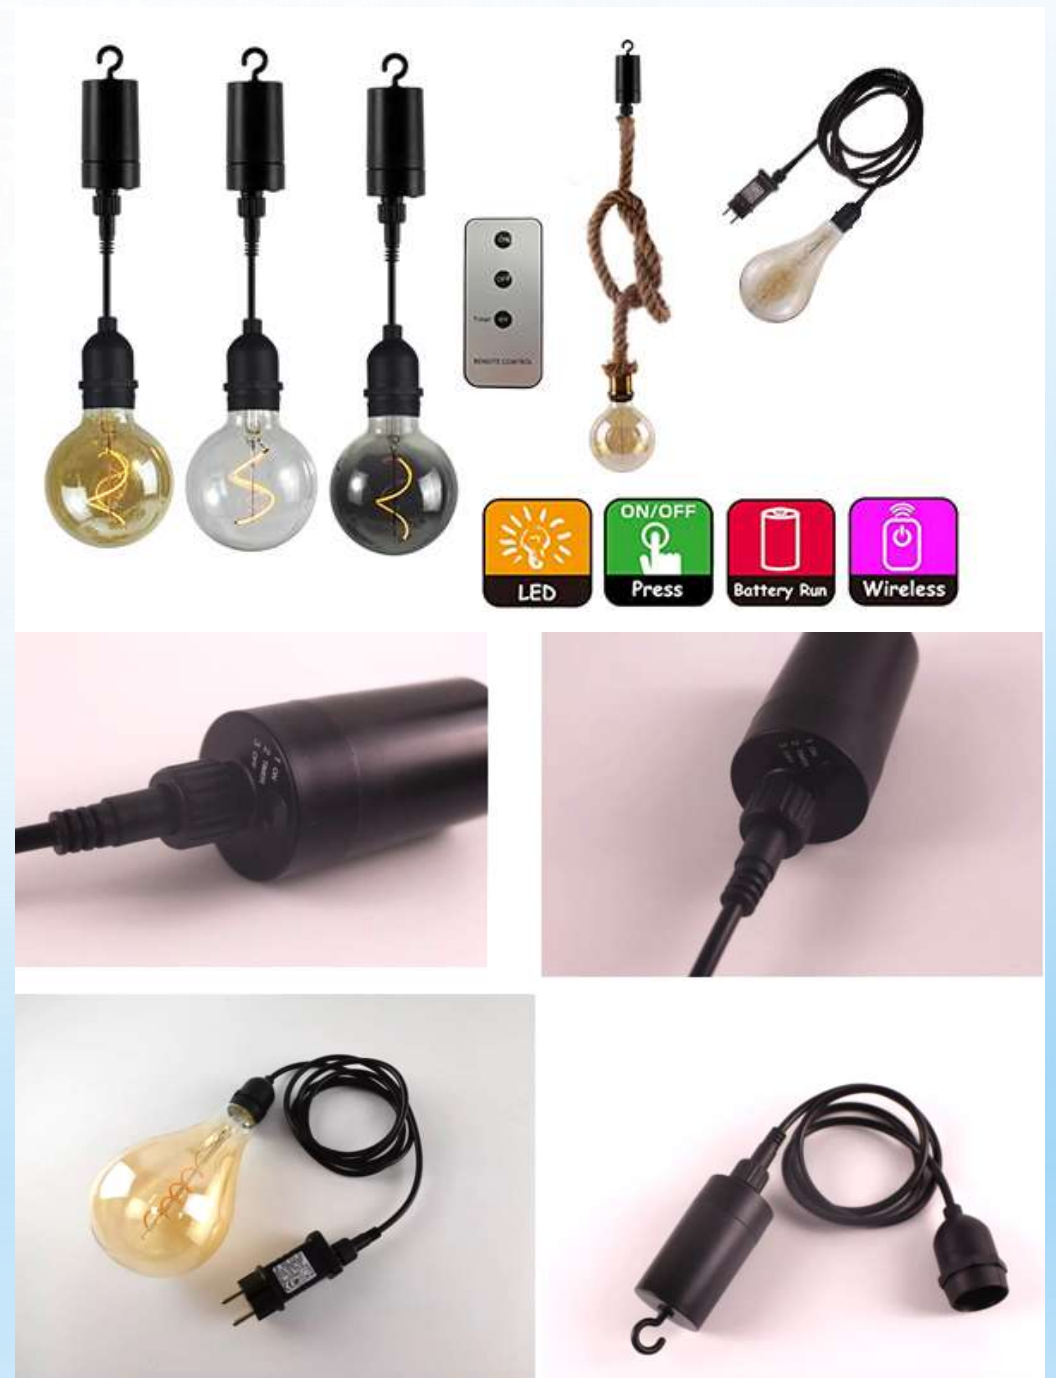

BATTERY OPERATED LED HANGING LAMP

1. 3 functions: on/off/timer(6 HOURS AND OFF FOR 18 HOURS)
2. 4*AA battery operated. Input voltage: 3-6V
3. IP54 weatherproof, outdoor use
4. Default 1m cable, can be customized
5. E27 hanging socket, bulb can be replaced
6. Remote control
7. Remark: AC Plug adapter available, 3 functions as well, not support remote control
8. Heavy-duty design hanging battery box
9. Many bulb styles can be available:
G80/G95/G125/ST64/S14/BT180/A165/G150/G200 /TT75 and more
more..... Just 3-6V bulbs are OK!